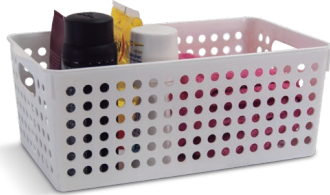

More & More ORGANIZED

Check out these products to get more organized.

COLOMBRARO
HOUSEWARES

EXPERIENCE IN ORGANIZING

ORBITAL BASKETS

SKU 945
30 x 13.5 x 12.5 cm
5 1/3" x 11 4/5" x 4 8/9"

REGULAR

SKU 814
30 x 17 x 11.5 cm
11 1/4" x 6 1/2" x 4 1/2"

LOW

SKU 815
28 x 18 x 14 cm
10 1/4" x 7 1/9" x 5 1/2"

TALL

SKU 816
34.5 x 24 x 9 cm
13" x 9 4/9" x 3 5/9"

TRAY

SKU 829
35.5 x 13 x 20 cm
14" x 5 1/8" x 7 7/8"

WITH WHEELS

SKU 830
29 x 26 x 9 cm
11 3/7" x 10 1/4" x 3 5/9"

SLIDE

SKU 946
28 x 11 x 17.5 cm
4 1/3" x 11" x 6 8/9"

TRAPEZOID

SKU 832 **SMALL BASKET**
33 x 24.5 x 16.5 cm / Cap.: 10 Lts.
13" x 9 5/8" x 6 1/2" / Cap.: 10.6 Qt.

SKU 1955 **SMALL LID**
33 x 24.5 x 2 cm
13" x 9 5/8" x 7/9"