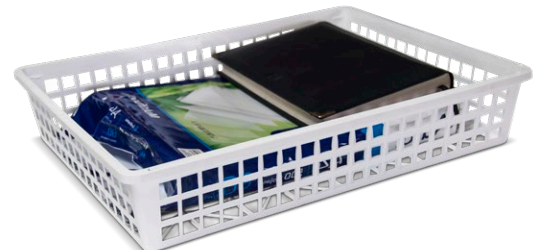

SKU 973 **TALL**
14.7 x 10 x 11.5 cm
5 7/9" x 4" x 4 1/2"

SKU 974 **SQUARE**
10 x 10 x 11.5 cm
4" x 4" x 4 1/2"

SKU 991 **ROUND**
Height: 11.3 cm - 4 4/9"
Diameter: 9.7 cm - 3 5/6"

SKU 898 **STACKABLE SLIM ORGANIZER**
28 x 9.7 x 6.5 cm
11" x 2 5/9" x 2 5/9"

SKU 936 **STACKABLE TRAY BASKET**
46.5 x 34.5 x 10.5 cm
18 2/7" x 13 4/7" x 4 1/8"

SKU 937 **RECTANGULAR TRAY BASKET**
41 x 31 x 8 cm
16 1/7" x 12 1/5" x 3 1/7"

TREND ORGANIZERS

SKU 380 **SMALL**
19.5 x 14 x 8 cm
7 2/3" x 5 1/2" x 3 1/7"