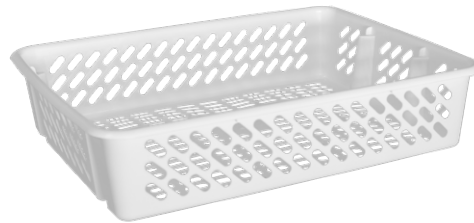

SKU 973 **TALL**
14.7 x 10 x 11.5 cm
5 7/9" x 4" x 4 1/2"

SKU 974 **SQUARE**
10 x 10 x 11.5 cm
4" x 4" x 4 1/2"

SKU 991 **ROUND**
Height: 11.3 cm - 4 4/9"
Diameter: 9.7 cm - 3 5/6"

SKU 898 **STACKABLE SLIM ORGANIZER**
28 x 9.7 x 6.5 cm
11" x 2 5/9" x 2 5/9"

SKU 936 **STACKABLE TRAY BASKET**
46.5 x 34.5 x 10.5 cm
18 2/7" x 13 4/7" x 4 1/8"

SKU 937 **RECTANGULAR TRAY BASKET**
41 x 31 x 8 cm
16 1/7" x 12 1/5" x 3 1/7"

TREND ORGANIZERS

SKU 380 **SMALL**
19.5 x 14 x 8 cm
7 2/3" x 5 1/2" x 3 1/7"